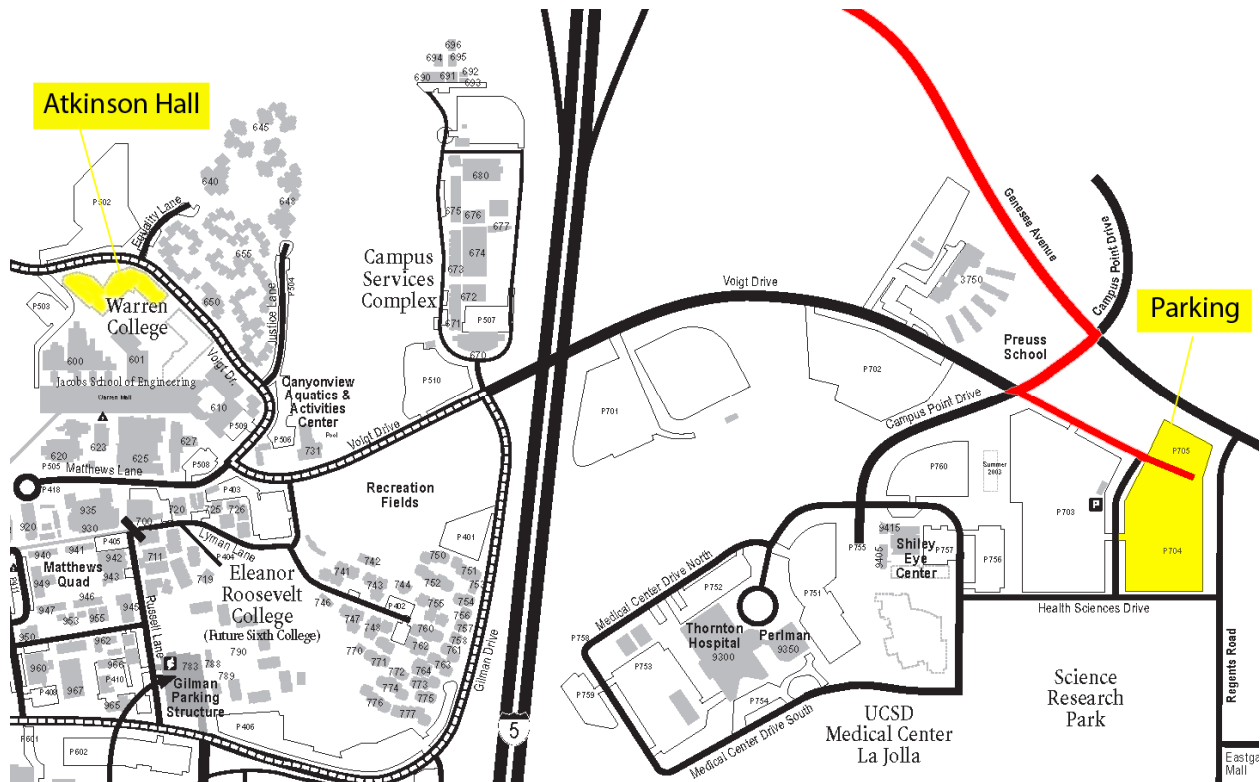

Directions

From I-5, Exit Genesee Ave.

Go East on Genesee.

Turn Right on Campus Point Dr.

Turn Left on Voigt Dr.

Voigt Dr. ends at Lot 705.

There will be a parking attendant in lot 705 to direct you to the shuttle.

Parking

Park in lot P705. If you park elsewhere on campus you may be ticketed.

Shuttle

There will be a parking attendant on site in P705 to direct you to the shuttle.
Shuttles will run every 15 minutes from: