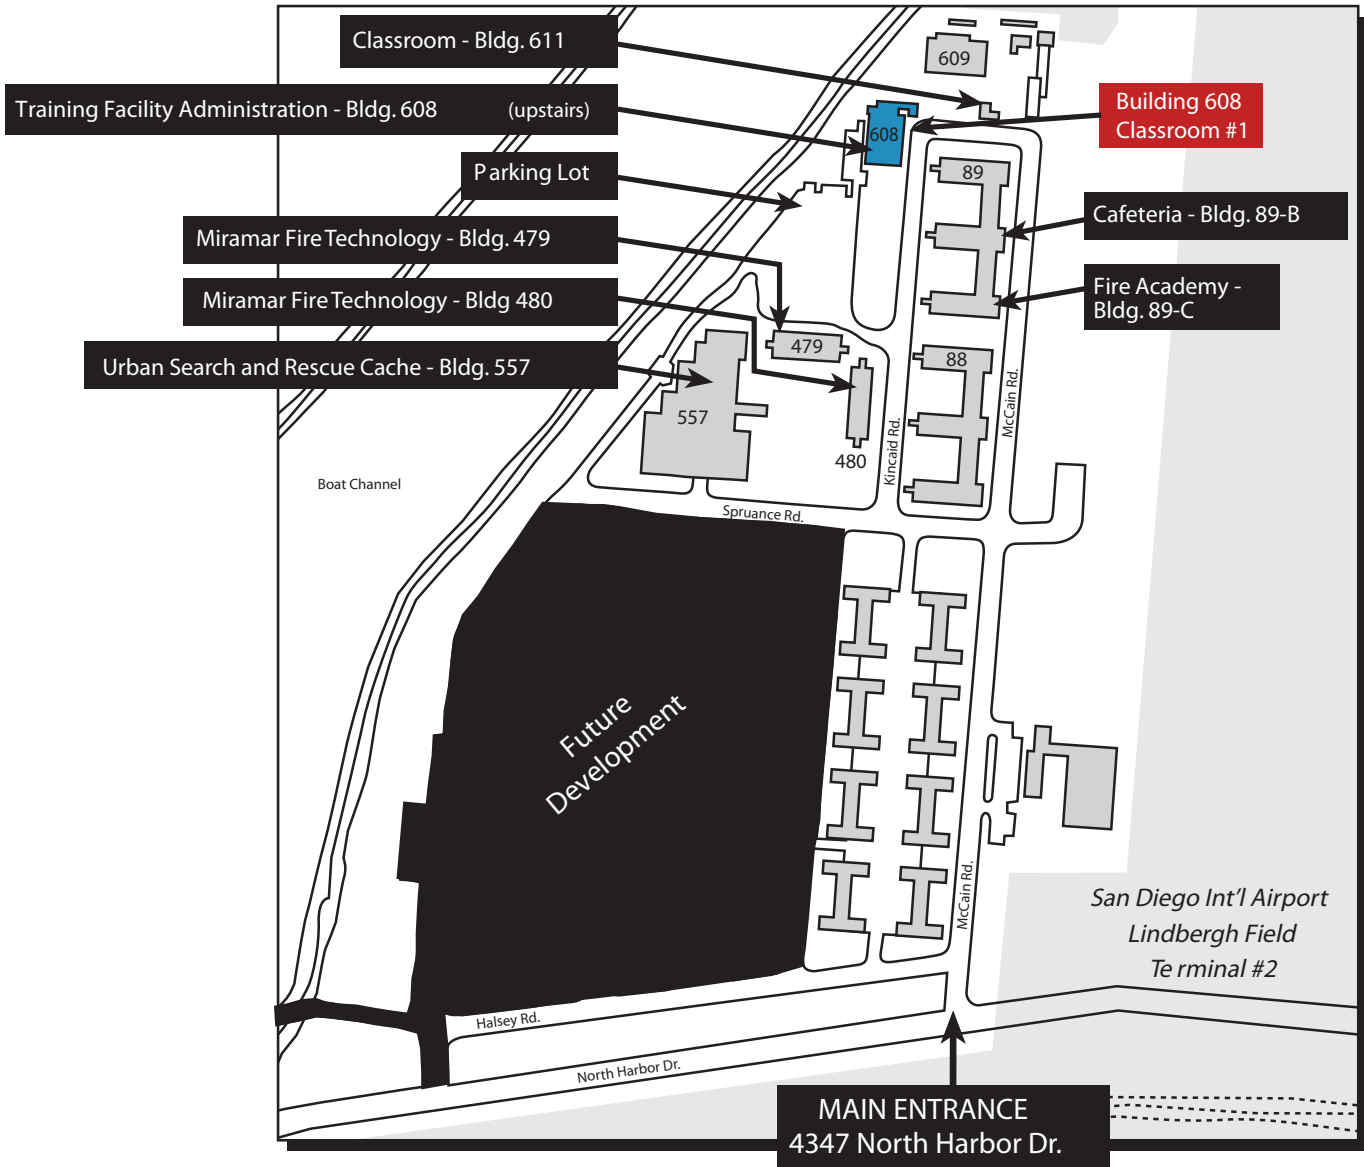

San Diego Fire-Rescue Department Regional Public Safety Training Institute (RPSTI)

Phone: (619) 692-4980
4347 North Harbor Drive, San Diego, CA 92101

Directions

From I-8, West: Exit Rosecrans. Proceed west to Nimitz Blvd., turn left. Continue to North Harbor Dr., turn left. Make u-turn on North Harbor Dr. at Airport Terminal #2 entrance. Watch for signs to Camp Nimitz: right turn.

From I-5, South: Exit Sassafras St./Airport, turn right on Laurel St. Stay right and merge onto North Harbor Dr. Watch for signs to Camp Nimitz: right turn.

From I-5, North: Exit Hawthorn St./Airport to North Harbor Dr., turn right. Watch for signs to Camp Nimitz: right turn.